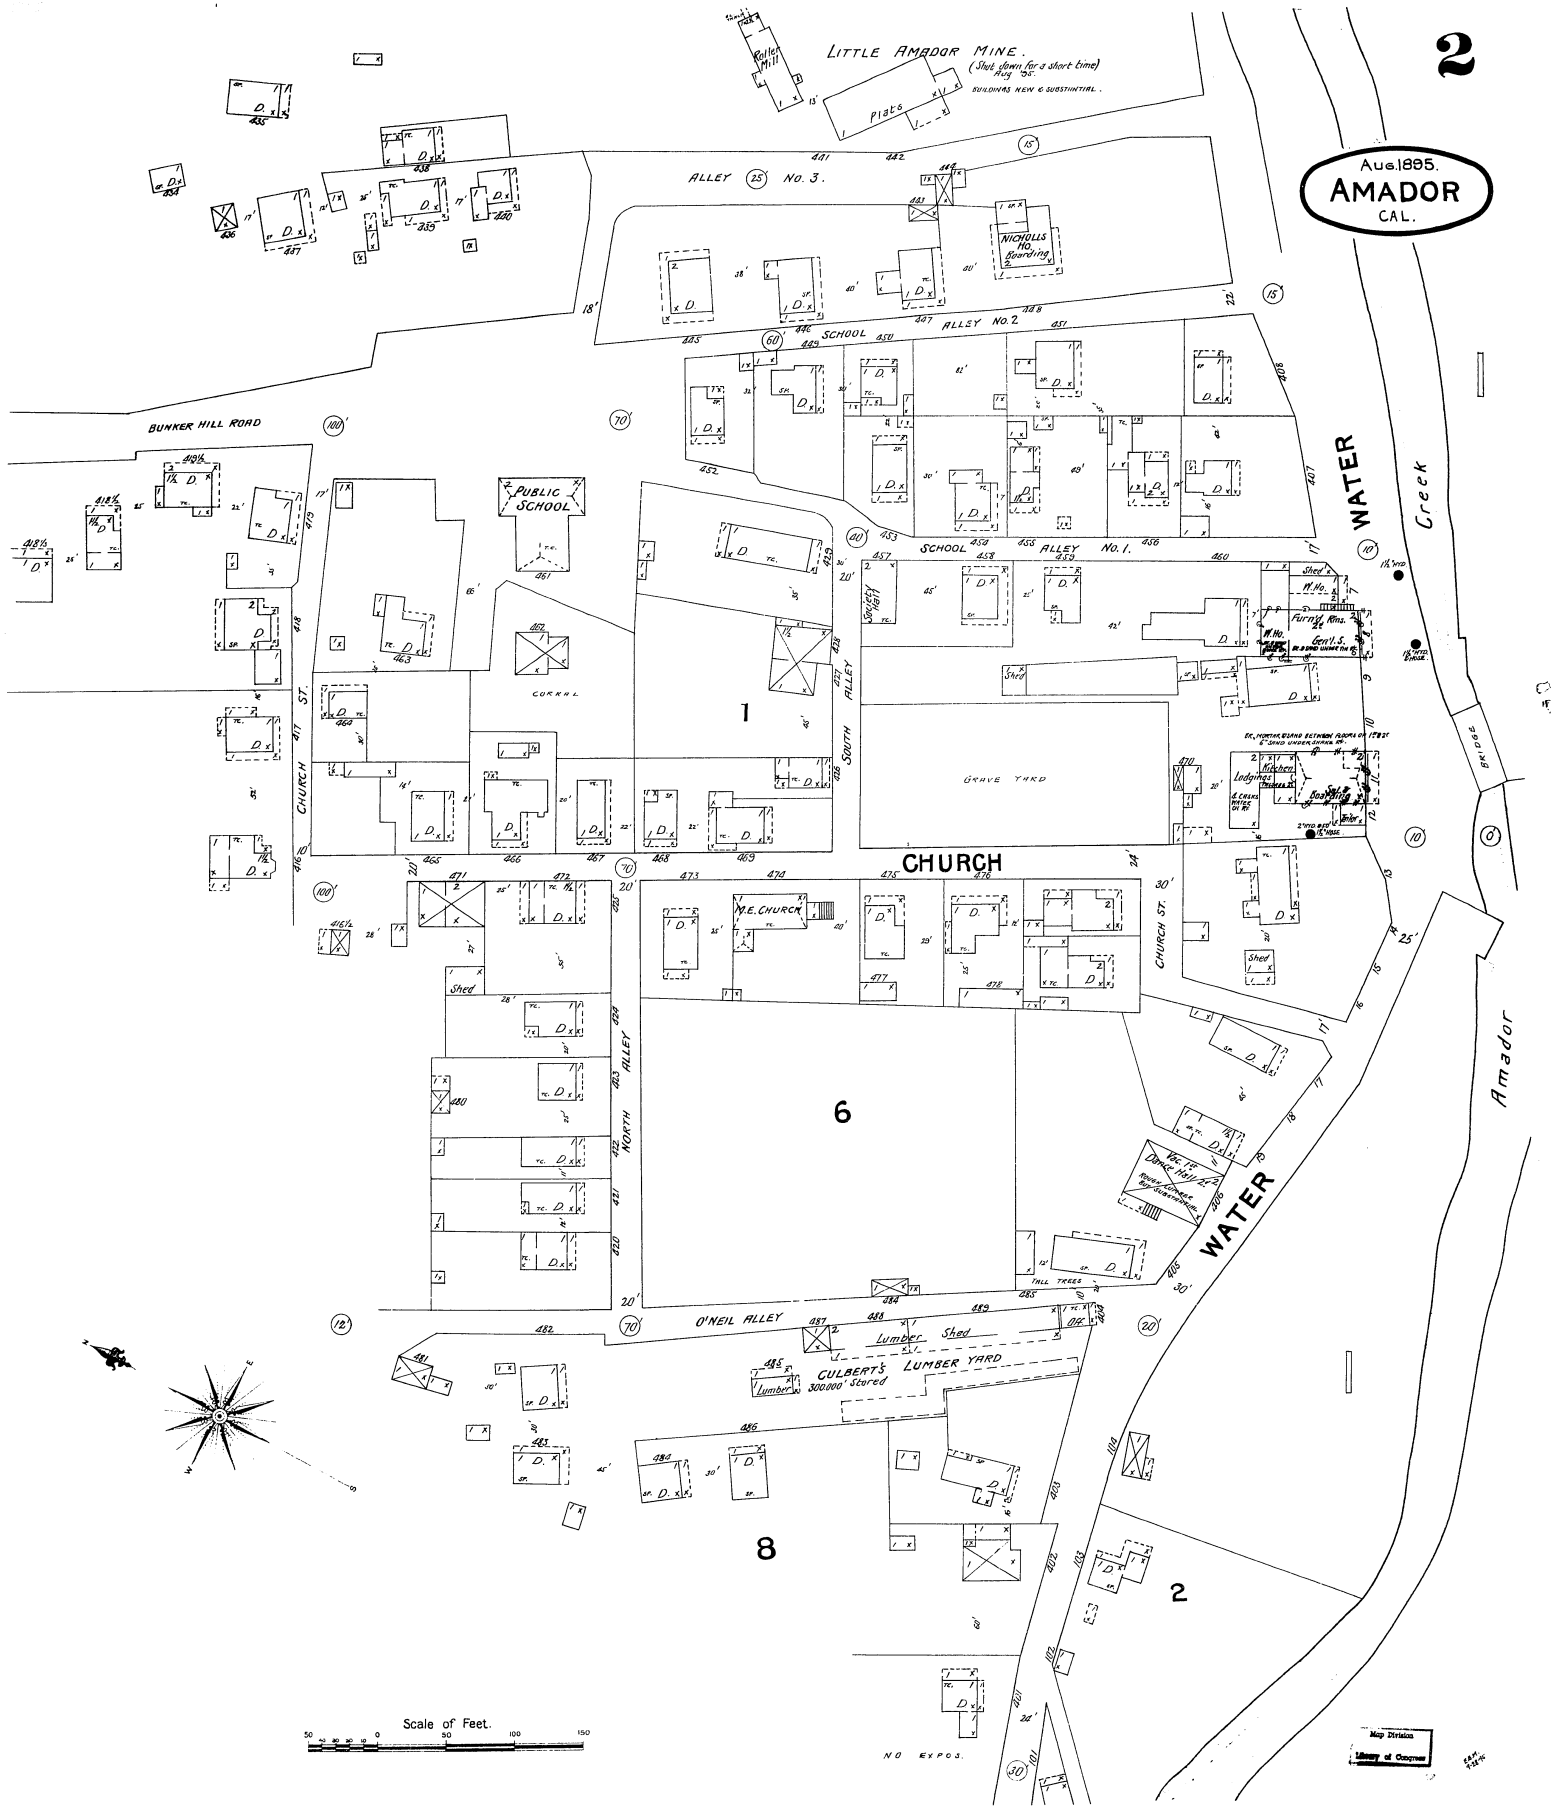

Aug. 1895.
AMADOR
CAL.

Scale of Feet.
0 50 100 150

Map Division
Library of Congress